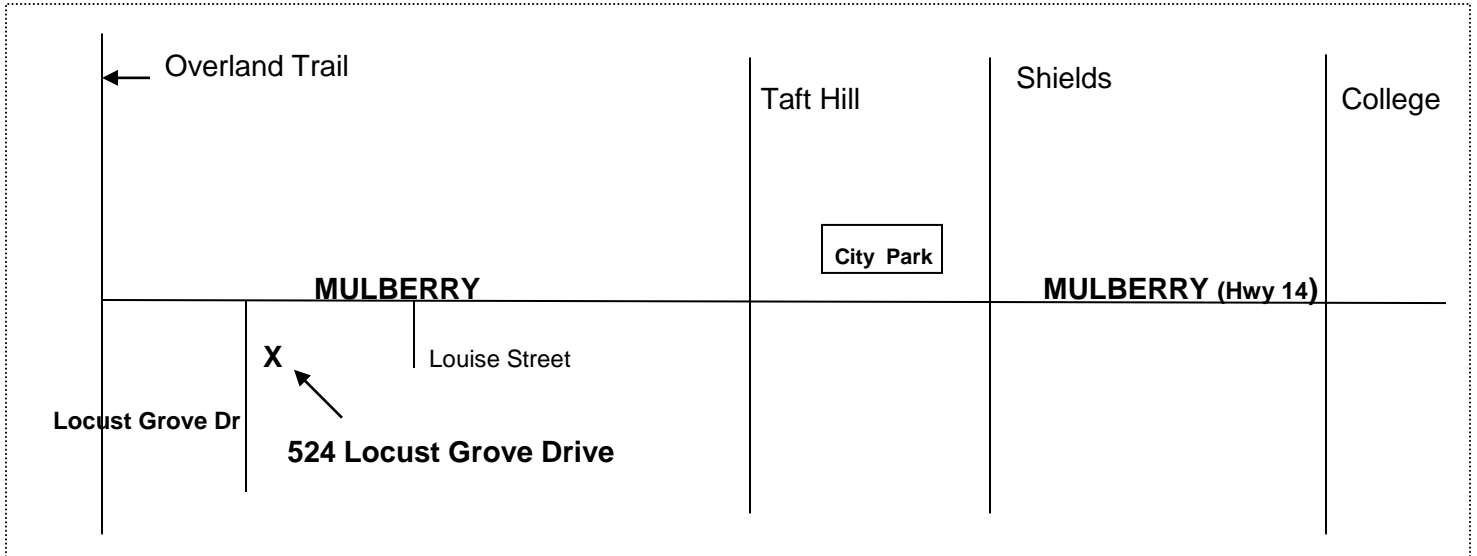

Holistic Alternatives Massage Therapy

NEW LOCATION as of September 1, 2014:

Hawten Slaton, LMT
524 Locust Grove Drive
Fort Collins, CO 80521

970-690-5527

www.callhawten.com

Easy Directions:

House is sage green. Note - pond in front yard and solar panels on the roof. Please park directly in front of the house or in the driveway if room. Enter through the "Massage Entrance" door.

From Old Town (Fort Collins) - take Mulberry WEST past Taft Hill. Look for Louise Street and then you will turn LEFT at the next street - Locust Grove Dr (sign sits back from street) just before Overland Trail Drive. Turn left – 524 Locust Grove Drive.

From LaPorte Area - take Overland Trail south past LaPorte Street. At Mulberry, turn LEFT. The first street East of Overland is Locust Grove Dr. Turn right on Locust Grove Dr to 524 Locust Grove Drive.

From Greeley, Windsor, Loveland – go North on I-25. Exit at Colorado Hwy 14, which is Mulberry. Continue WEST on Mulberry past Taft Hill. Look for Louise Street and then you will turn LEFT at the next street - Locust Grove Dr (sign sits back from street) just before Overland Trail Drive --524 Locust Grove Drive.